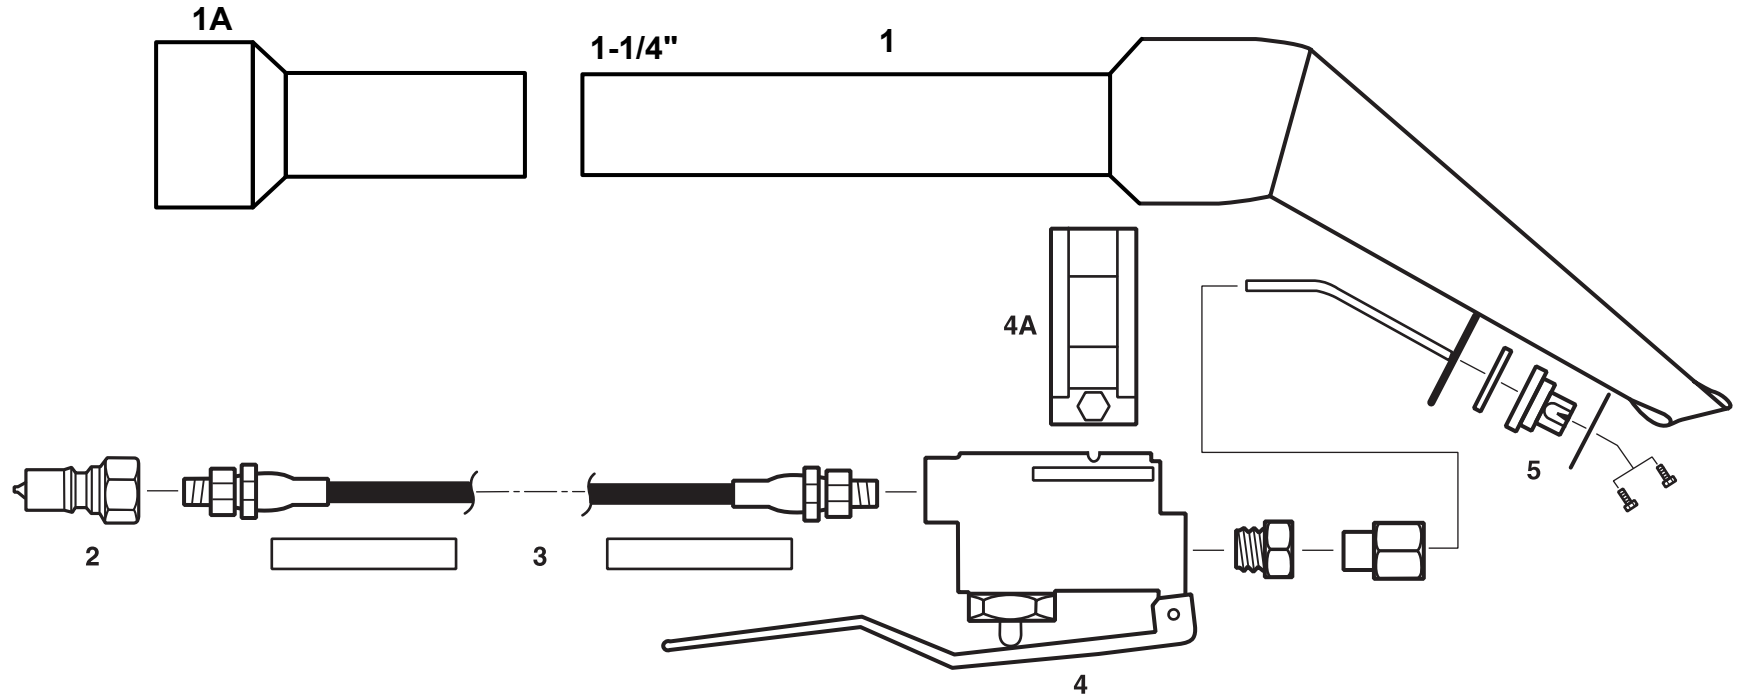

FPHT-3-AMANO UPHOLSTERY TOOL

3 1/4" STAINLESS STEEL

<u>NO</u>	<u>DESCRIPTION</u>	<u>PART NUMBER</u>
1	Tool, Complete	FPHT-3-AMANO
1A	Hose Cuff (1-1/4 Hose x 1-1/4 Slip)	462A
2	Quick Disconnect	45
3	Hose Assembly, Complete	FP237
4	Valve, Complete (includes Clamp #4A)	338
4A	Clamp (part of valve)	
5	Spray Tip with O-Ring, size 8002VS Valve Rebuild Kit	337 339