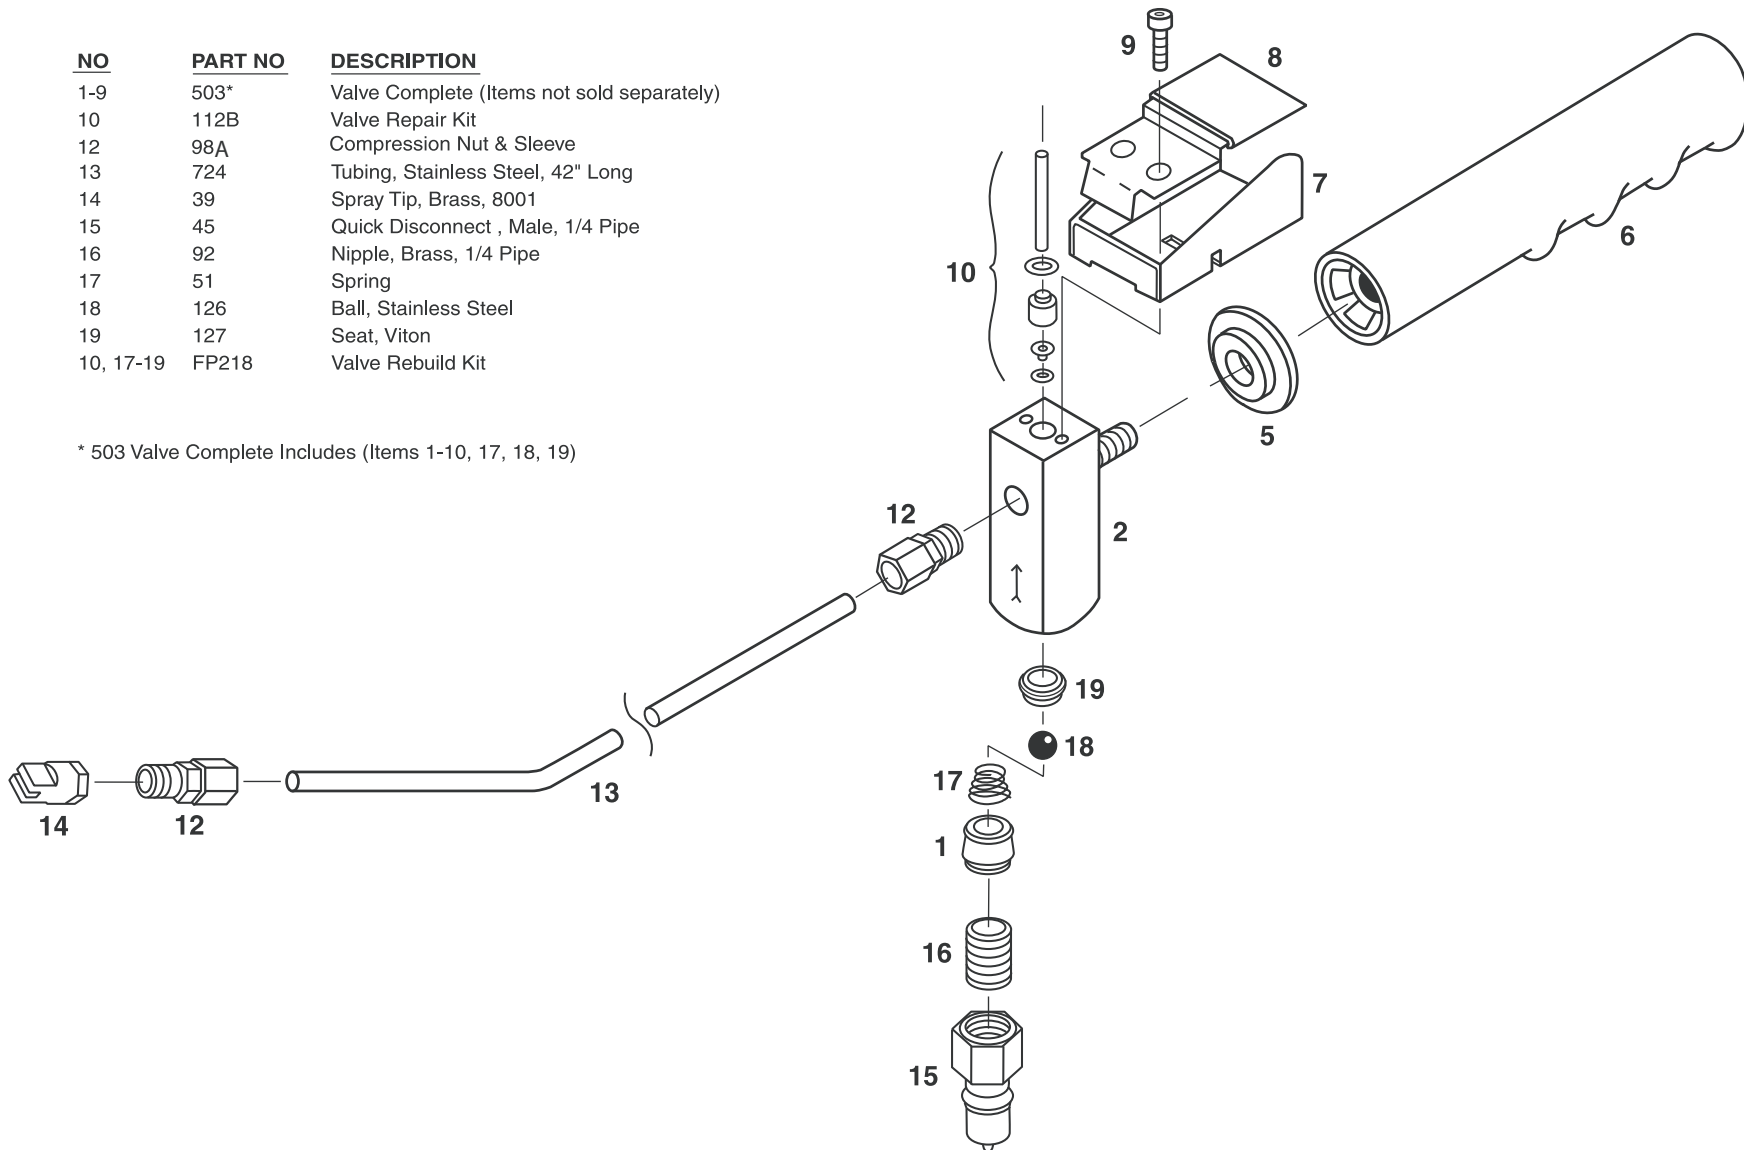

CEILING WAND

NO	PART NO	DESCRIPTION
1-9	503*	Valve Complete (Items not sold separately)
10	112B	Valve Repair Kit
12	98A	Compression Nut & Sleeve
13	724	Tubing, Stainless Steel, 42" Long
14	39	Spray Tip, Brass, 8001
15	45	Quick Disconnect, Male, 1/4 Pipe
16	92	Nipple, Brass, 1/4 Pipe
17	51	Spring
18	126	Ball, Stainless Steel
19	127	Seat, Viton
10, 17-19	FP218	Valve Rebuild Kit

* 503 Valve Complete Includes (Items 1-10, 17, 18, 19)

NOTE: This tool is suitable only for use with water or chemical with a pH between 5 and 10.