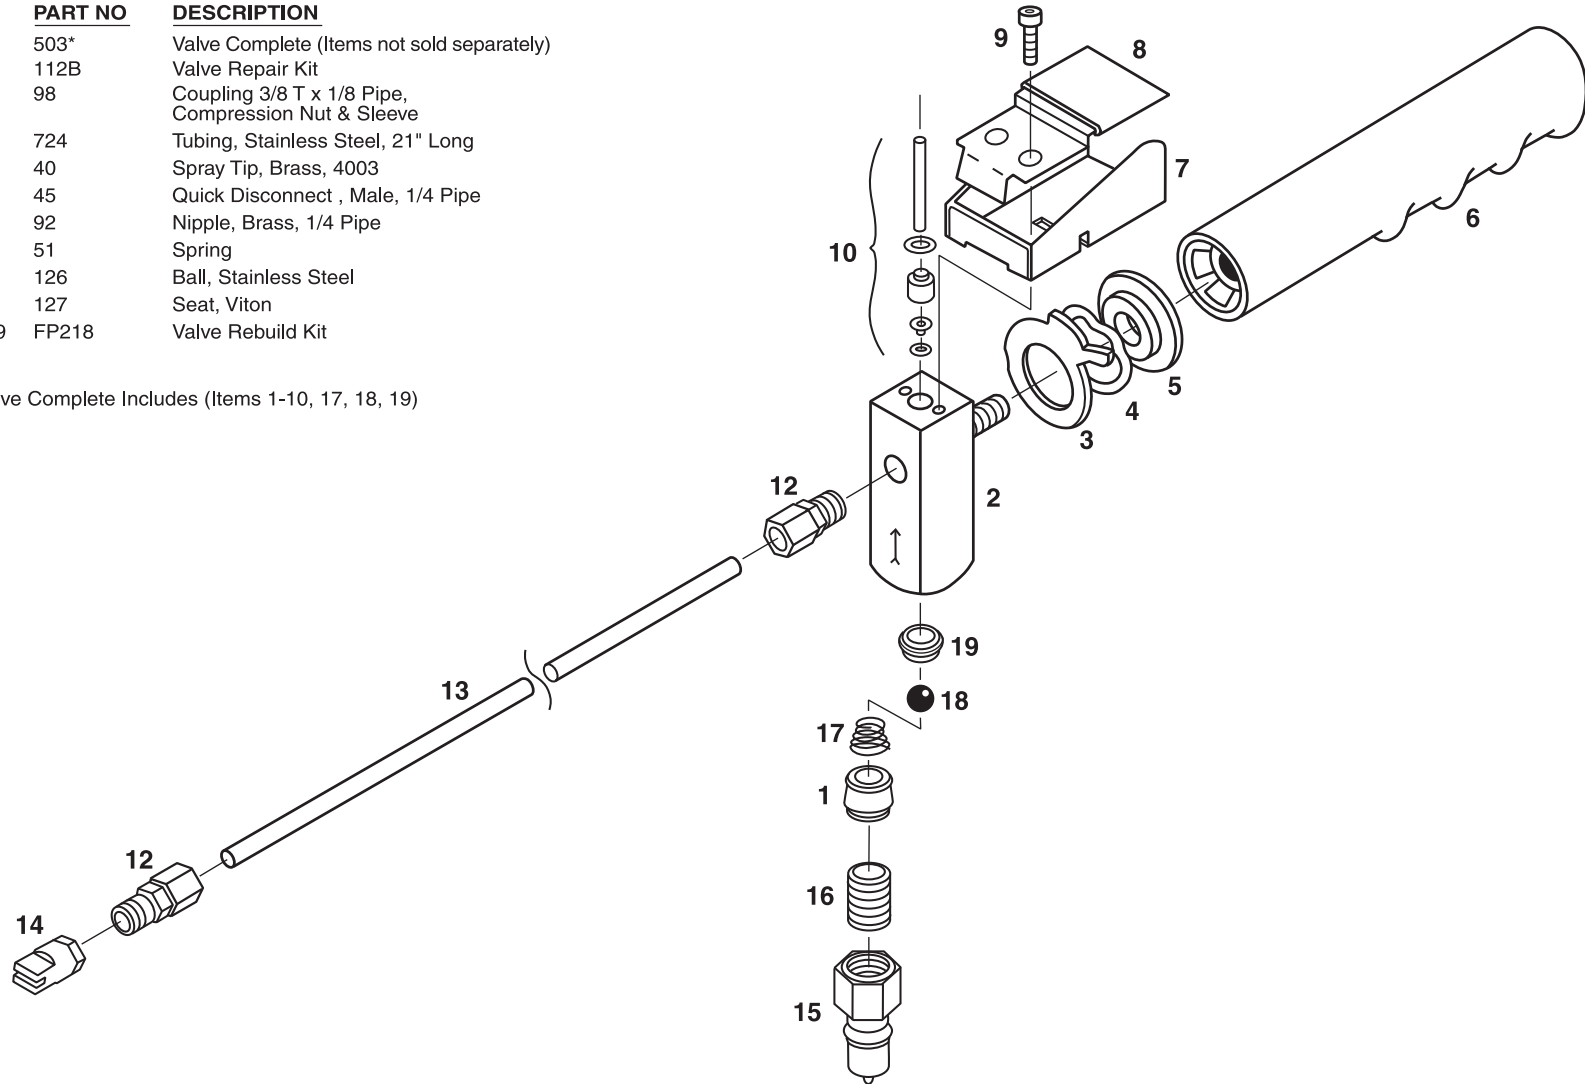

# SPRAY WAND

<u>NO</u>	<u>PART NO</u>	<u>DESCRIPTION</u>
1-9	503*	Valve Complete (Items not sold separately)
10	112B	Valve Repair Kit
12	98	Coupling 3/8 T x 1/8 Pipe, Compression Nut & Sleeve
13	724	Tubing, Stainless Steel, 21" Long
14	40	Spray Tip, Brass, 4003
15	45	Quick Disconnect , Male, 1/4 Pipe
16	92	Nipple, Brass, 1/4 Pipe
17	51	Spring
18	126	Ball, Stainless Steel
19	127	Seat, Viton
10, 17-19	FP218	Valve Rebuild Kit

\* 503 Valve Complete Includes (Items 1-10, 17, 18, 19)

NOTE: This tool is suitable only for use with water or chemical with a pH between 5 and 10.