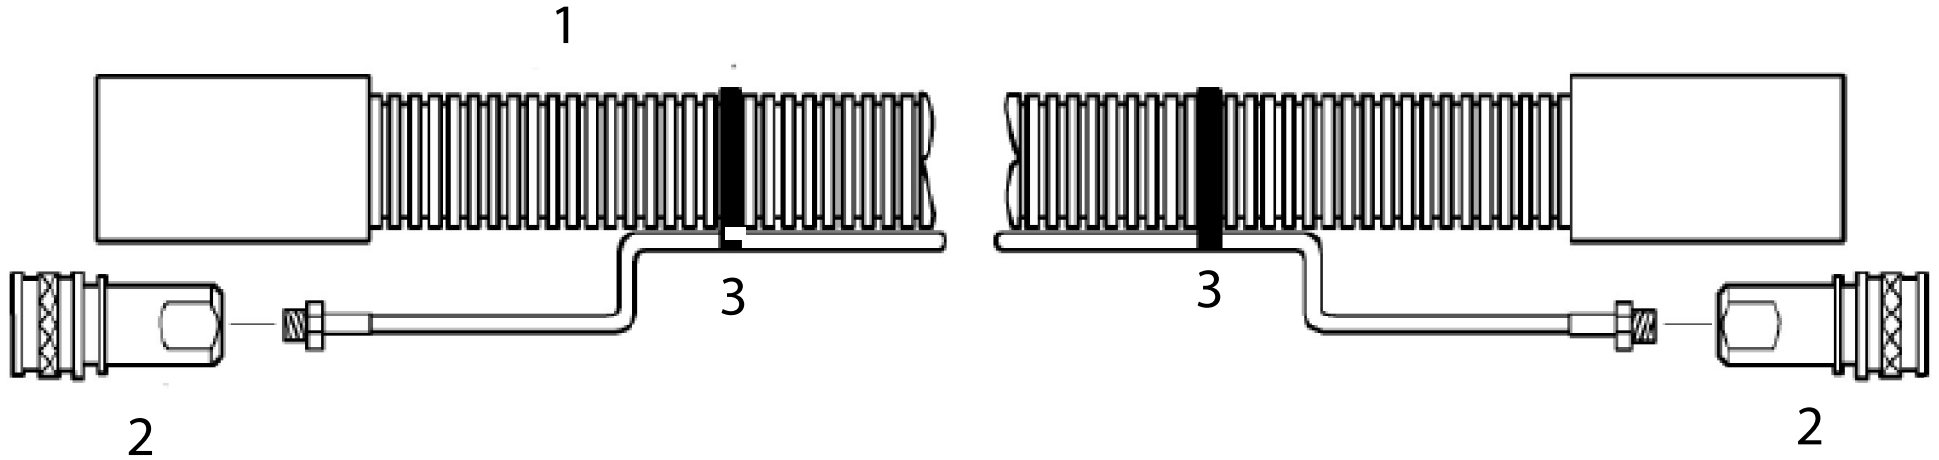

VACUUM AND PRESSURE LINE FOR HEATED EXTRACTORS

Cobra and HHP models

PART LIST

<u>ITEM No.</u>	<u>PART No.</u>	<u>DESCRIPTION</u>
1	919	Vac Hose, with cuffs, 1-1/2" X 15 ft.
	919D	Vac Hose, with cuffs, 1-1/2" X 25 ft.
2	46	Quick Disconnect, socket, 1/4 p.t.
3	79A	Cable tie, 11"

FP153	Complete hose assembly, 15 ft.
FP195	Complete hose assembly, 25 ft.
FP172	Pressure Line-15ft
FP157D	Pressure Line-25ft