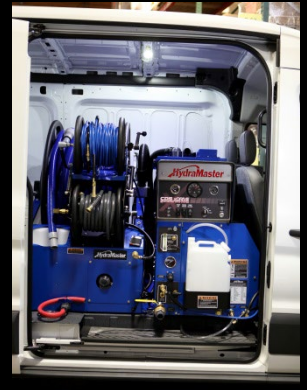

Reliability

You need your Truckmount to be reliable and dependable. The last thing you need is for your machine to go down in the middle of a large restoration job where downtime is already working against the home or business owner.

HydraMaster Direct Drive truckmounts are designed and proven to be the most reliable truckmounts on the market.

www.hydramaster.com

**Why HydraMaster
Direct-Drive Truckmounts
are the #1 Choice for
Restoration Contractors**